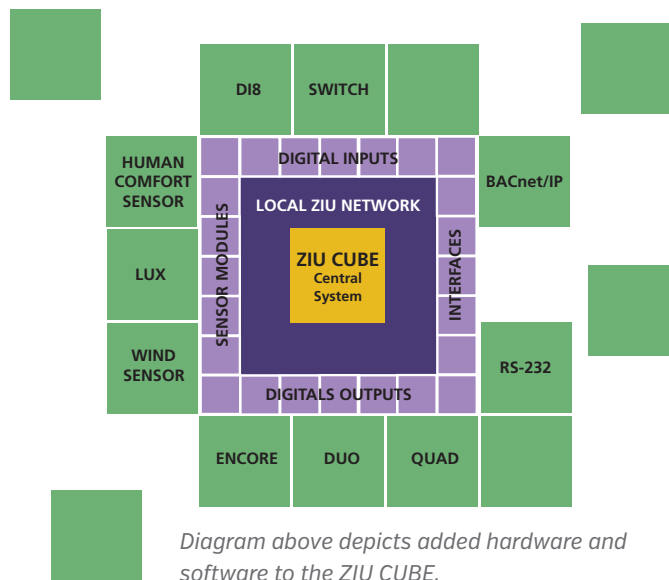

Louvreclad Intelligence

A unique Zone Intelligence Unit [CR® ZIU CUBE] which incorporates the sophisticated CR® ZIOS [Zone Intelligence Operation System] - powered by Enigma. A user centred zone control system offering intelligent comfort options.

Configurations:

- One layer - Local ZIU Network zone
- Local Cluster - Local ZIU Network zone and multi segment zones.
- Family - Independent of location with ZIU CUBE and CR Cloud connecting all zones in cluster.

Thinking outside for inside performance

Benefits:

- Open WiFi hardware platform supports adaptable software algorithms.
- Add on hardware connects to other WiFi control devices.
- Scalable three dimensional system
 - 1 Individual segments - add input, output, sensor, interfaces
 - 2 Local Cluster - incorporate all multiple ZIU CUBES to operate as one.
 - 3 Global Cluster - create global portfolio control network.
- Easy to add functionality.
- Future proof system
 - unlimited cluster additions
 - incorporate new skills and languages
 - global or portfolio network control via CR Cloud.
- WiFi connectivity means minimum installation requirements.
- Fast access to CR CUBE Control platform.

ZONE INTELLIGENCE OPERATION SYSTEM

Isometric diagram above depicts the centred ZIU CUBE and tiered WiFi network updated with additional hardware and software when required. Connected Clusters create a Family, a global portfolio control network.